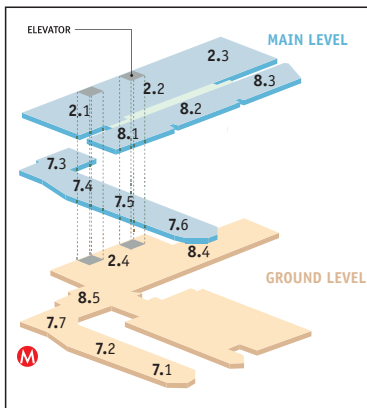

INTERNATIONAL
TRADE FAIR
JOINING CUTTING
SURFACING

23 – 26 May 2011

- Pavilion Manager
- WC
- Telephones
- First Aid
- Bus Station
- Metro Station
- Exhibition Customs
- Ground Level

Metallurgy Litmash, Tube Russia, Aluminium/Non-Ferrous Halls 4, 7.3, 7.4, 7.5

RUSSIA ESSEN WELDING & CUTTING Hall 7.6

wire Russia Halls 3, 7.1, 7.2