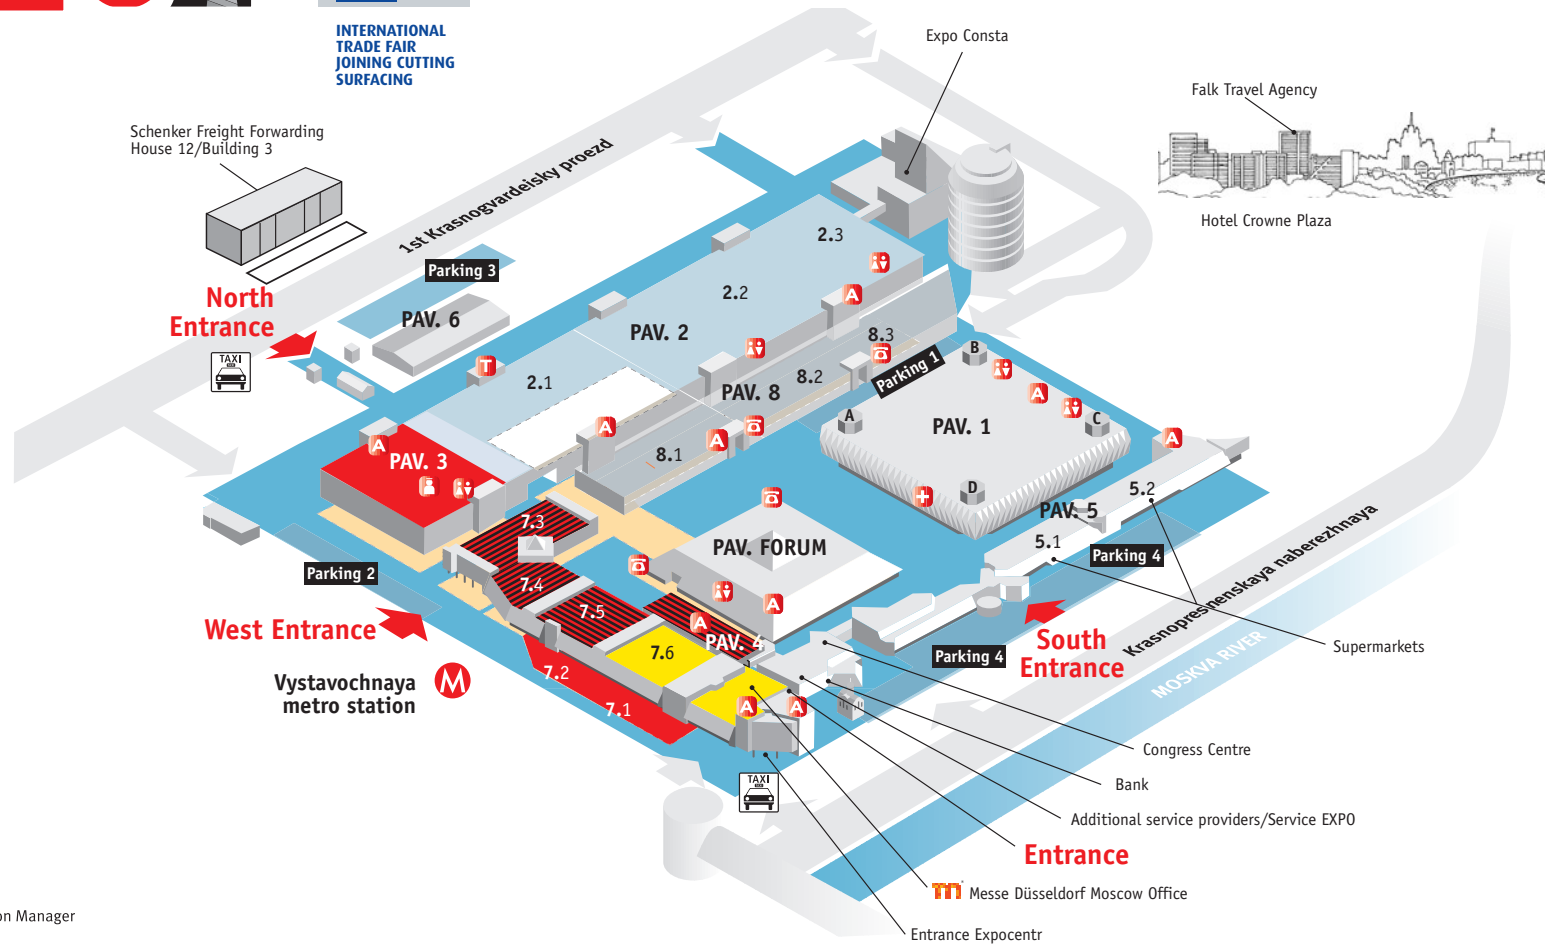

INTERNATIONAL
TRADE FAIR
JOINING CUTTING
SURFACING

23 – 26 May 2011

- Pavilion Manager
- WC
- Telephones
- First Aid
- Bus Station
- Metro Station
- Exhibition Customs
- Ground Level

Metallurgy Litmash, Tube Russia, Aluminium/Non-Ferrous Halls 4, 7.3, 7.4, 7.5

RUSSIA ESSEN WELDING & CUTTING Hall 7.6

wire Russia Halls 3, 7.1, 7.2